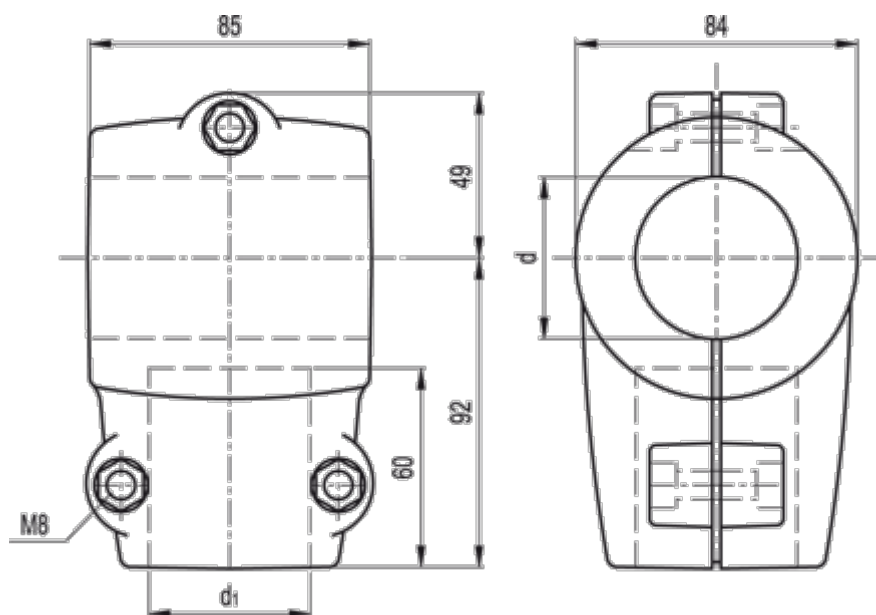

Data Sheet

Article number: 2310419644

Description: E+G Connection joint
GC.48-42-A

Measures

d (inch) = 1 1/2 Gas

d1 (inch) = 1 1/4 Gas

d1 (mm) = 42.4

d mm = 48.3

Weight (g) = 400